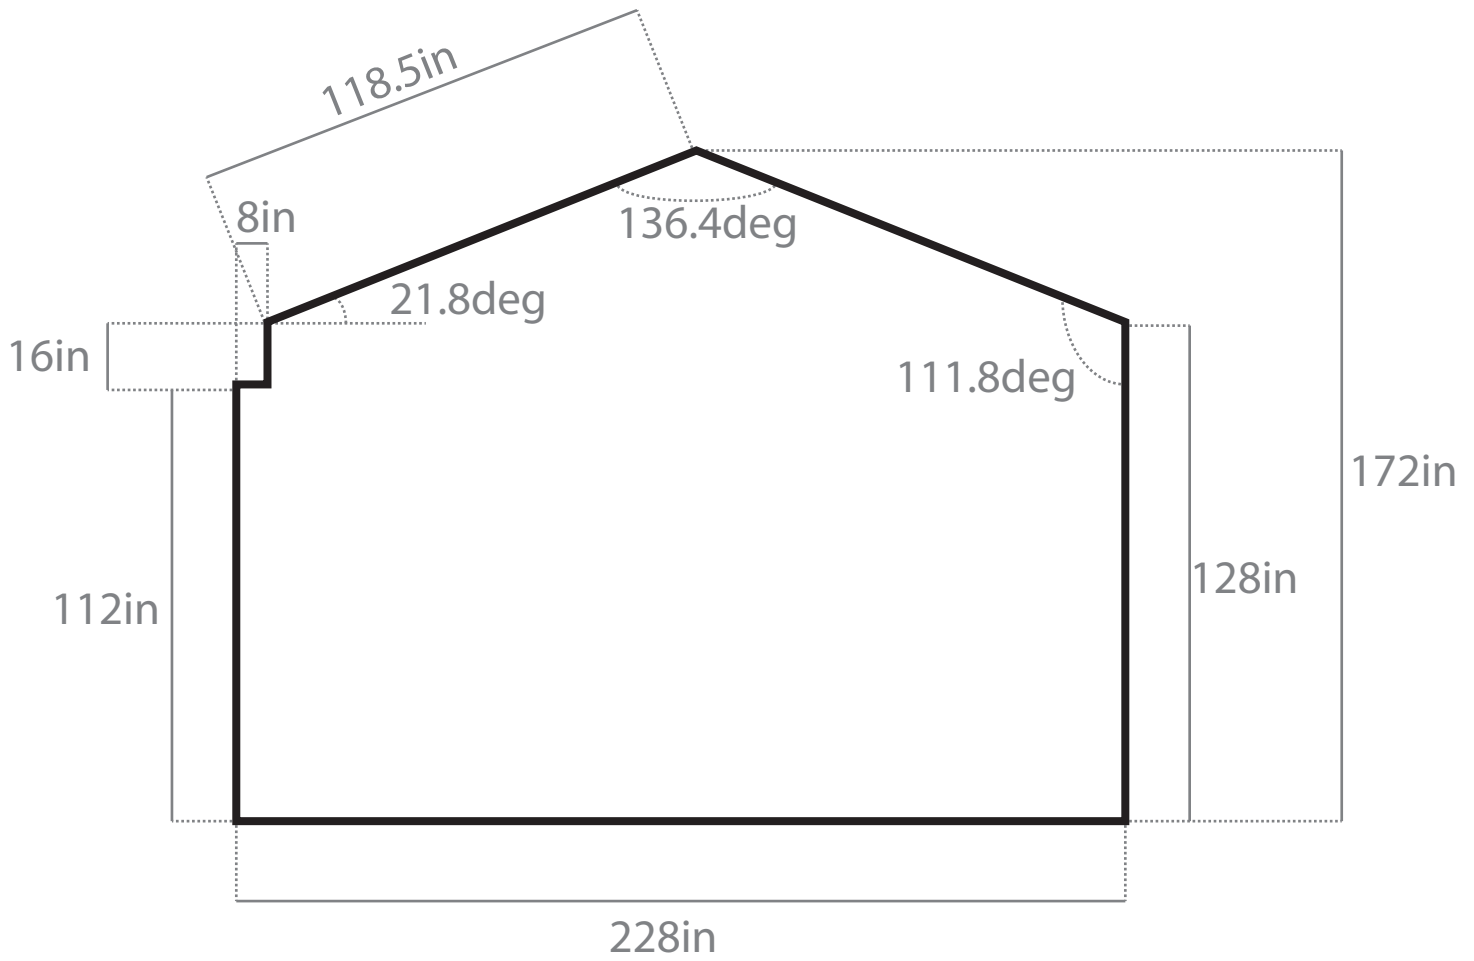

Des Plaines History Center
781 Pearson St.
Visitor Center Mural Wall Schematic
Drawing is proportional

total area: 33,896sqin (235.39sqft)